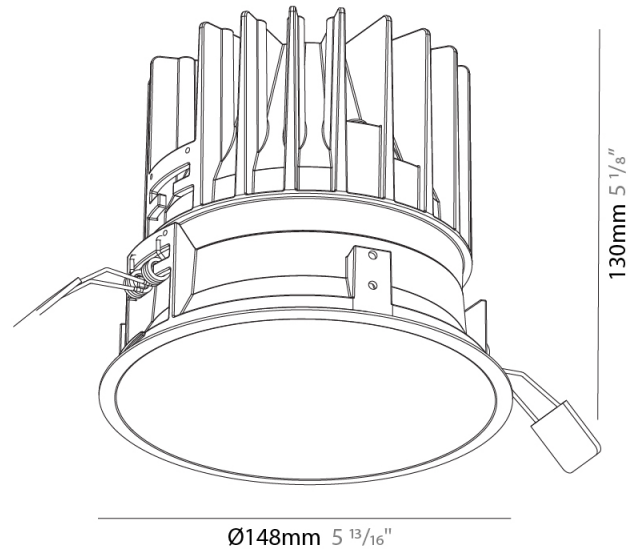

GENERAL

Series: Invader Standard
Partner: Prolicht
Division: Architectural
Installation: Recessed
Product Type: Downlight
Mounting Location: Ceiling
Light Distribution: Downlight

PHYSICAL

Aperture Sizes - Downlights: 5"
Shape: Round
Diameter (mm): 148
Diameter (in): 5 ¹³/₁₆
Height (mm): 130
Height (in): 5 ¹/₈
Ceiling Thickness (mm): 5 - 30
Ceiling Thickness (in): 1/16 - 1 3/16
Min. Recessing Depth (mm): 140
Min. Recessing Depth (in): 5 ¹/₂
Weight (kg): 0.9
Weight (lbs): 1.98
Fixture Finish: SSR / BKV / CWI / CRY / HAB / UFT / ITA / RUA / FTG / MYG / LOD / PUS / FRO / FUP / KIA / POP / BLS / SPG / MEY / GOH / CHC / COM / ABZ / JAG / OBR / MOS / ROR
Fixture Material: Aluminum Die Cast
Cut-out Measurements: 142mm / 5 9/16"

ELECTRICAL

Lamp Type: LED (Zhaga Standard)
Input Wattage (W): 28.6
Total Output Wattage (W): 26
Dimming: Tri-Mode (Non-Dimming and Phase Dimming (120Vac only) and 0-10V Dimming)
Driver Included: No
Driver Location: Recessed Housing
Driver Type: Constant Current - Universal
Housing: See components
Input Voltage (V): 120 - 277
Constant Current (MA): 700

LED

Number of LEDs: 1
Color Temperature (°K): 2700 / 3000 / 3500 / 4000
Max. Delivered Lumen (lm): 2210 / 2270 / 2391 / 2440
Nominal Lumen (lm): 3210 / 3290 / 3459
CRI: >90 CRI
Lamp Life (hrs): 50000

OPTICAL

Reflector°: 18 / 26 / 40

RATINGS AND CERTIFICATIONS

Certified By: Certified for North American Standards
IP rating: IP20

PROJECT
TYPE
SPECIFIER
QUANTITY
DATE