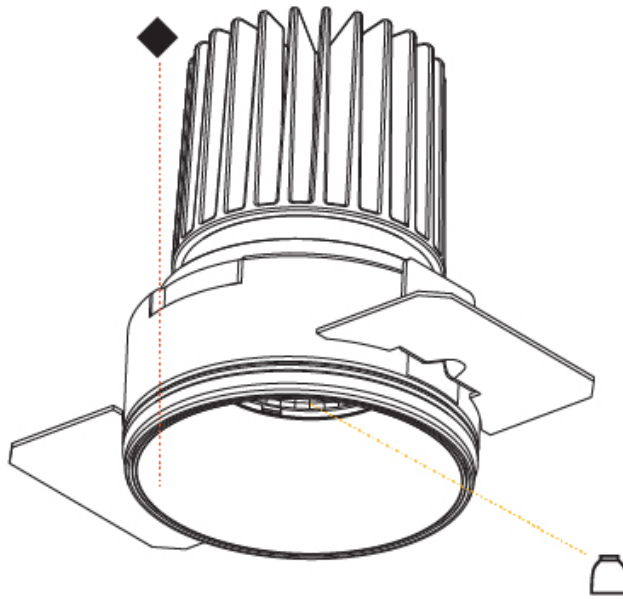

INVADER STANDARD TRIMLESS

A35826-

PROJECT _____

TYPE _____

SPECIFIER _____

QUANTITY _____

DATE _____

A