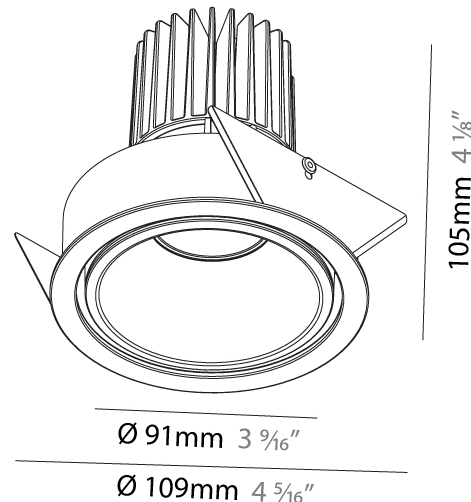

GENERAL

Series: Invader Standard
Subseries: Invader Adjustable
Partner: Prolicht
Division: Architectural
Installation: Recessed
Product Type: Downlight
Mounting Location: Ceiling
Light Distribution: Adjustable

PHYSICAL

Aperture Sizes - Downlights: 2"
Shape: Round
Diameter (mm): 109
Diameter (in): 4 ⁵/₁₆
Height (mm): 105
Height (in): 4 ¹/₈
Min. Recessing Depth (mm): 120
Min. Recessing Depth (in): 4 ³/₄
Weight (kg): 0.434
Weight (lbs): 0.96
Fixture Finish: SSR / BKV / CWI / CRY / HAB / UFT / ITA / RUA / FTG / MYG / LOD / PUS / FRO / FUP / KIA / POP / BLS / SPG / MEY / GOH / CHC / COM / ABZ / JAG / OBR / MOS / ROR
Fixture Material: Aluminum
Cut-out Measurements: 104mm / 4 1/8"

ELECTRICAL

Lamp Type: LED (Zhaga Standard)
Input Wattage (W): 14.3
Total Output Wattage (W): 13
Dimming: Tri-Mode (Non-Dimming and Phase Dimming (120Vac only) and 0-10V Dimming)
Driver Included: No
Driver Location: Recessed Housing
Driver Type: Constant Current - Universal
Housing: See components
Input Voltage (V): 120 - 277
Constant Current (MA): 350

LED

Number of LEDs: 1
Color Temperature (°K): 2700 / 3000 / 3500 / 4000
Max. Delivered Lumen (lm): 890 / 920 / 970 / 990
Nominal Lumen (lm): 1304 / 1352 / 1421 / 1450
CRI: >90 CRI
Lamp Life (hrs): 50000

OPTICAL

Reflector: 20 / 40 / 60
Adjustability: Rotational 180°; Tilt 30°

RATINGS AND CERTIFICATIONS

Certified By: Certified for North American Standards
IP rating: IP20