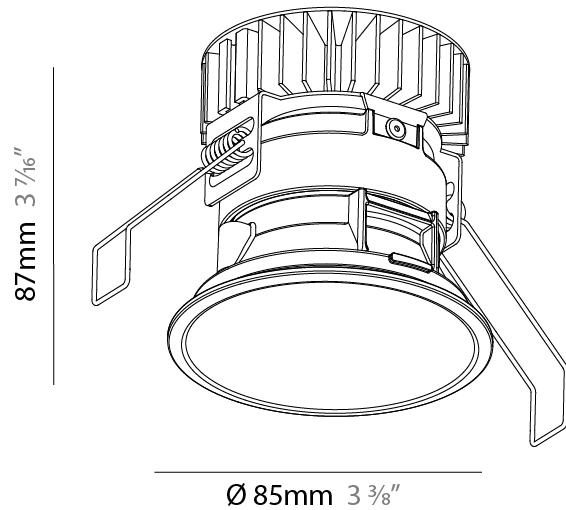

GENERAL

Series: Invader Standard
Partner: Prolicht
Division: Architectural
Installation: Recessed
Product Type: Downlight
Mounting Location: Ceiling
Light Distribution: Downlight

PHYSICAL

Aperture Sizes - Downlights: 3"
Shape: Round
Diameter (mm): 85
Diameter (in): 3 3/8
Height (mm): 87
Height (in): 3 7/16
Ceiling Thickness (mm): 10 / 12.5 / 15
Ceiling Thickness (in): 3/8 or 1/2 or 9/16
Min. Recessing Depth (mm): 90
Weight (kg): 0.233
Weight (lbs): 0.51
Fixture Material: Aluminum Die Cast
Cut-out Measurements: Dia: 80mm 3 1/8"

ELECTRICAL

Lamp Type: LED (Zhaga Standard)
Input Wattage (W): 9.9
Total Output Wattage (W): 9
Dimming: Tri-Mode (Non-Dimming and Phase Dimming (120Vac only) and 0-10V Dimming)
Driver Included: No
Driver Location: Recessed Housing
Driver Type: Constant Current - Universal
Housing: See components
Input Voltage (V): 120 - 277
Constant Current (MA): 250

LED

Number of LEDs: 1
Color Temperature (°K): 2700 / 3000 / 3500 / 4000
Max. Delivered Lumen (lm): 650 / 680 / 715 / 730
Nominal Lumen (lm): 960 / 995 / 1046 / 1067
CRI: >90 CRI
Lamp Life (hrs): 50000

OPTICAL

Reflector°: 20 / 40 / 60

RATINGS AND CERTIFICATIONS

Certified By: Certified for North American Standards
IP rating: IP20