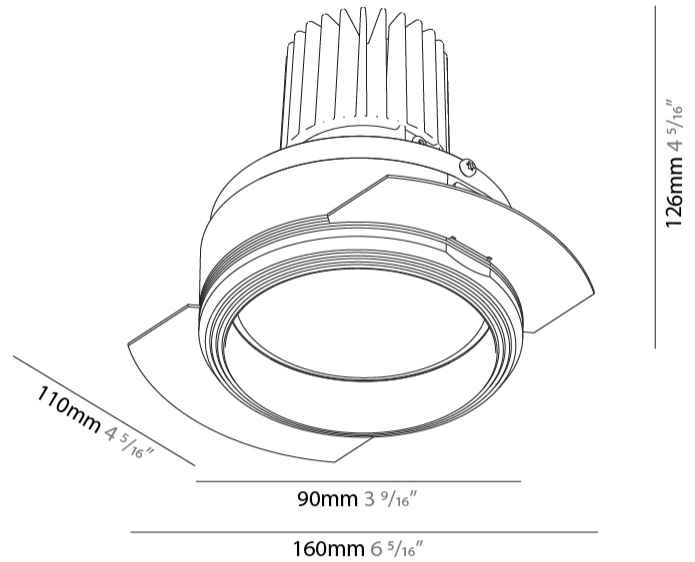

PHYSICAL

Aperture Sizes - Downlights: 3"
Shape: Round
Diameter (mm): 90
Diameter (in): 3 9/16
Height (mm): 126
Height (in): 4 5/16
Ceiling Thickness (mm): 10 / 12.5 / 15
Ceiling Thickness (in): 3/8 or 1/2 or 9/16
Min. Recessing Depth (mm): 115
Min. Recessing Depth (in): 4 1/2
Weight (kg): 0.65
Weight (lbs): 1.43
Fixture Finish: SSR / BKV / CWI / CRY / HAB / UFT / ITA / RUA / FTG / MYG / LOD / PUS / FRO / FUP / KIA / POP / BLS / SPG / MEY / GOH / CHC / COM / ABZ / JAG / OBR / MOS / ROR
Fixture Material: Aluminum
Cut-out Measurements: 115mm / 4 1/2"
Upon Request: Unique Sizes Unique Ceiling Thickness

ELECTRICAL

Lamp Type: LED (Zhaga Standard)
Input Wattage (W): 16.5
Total Output Wattage (W): 14.7
Dimming: Dali Dimming
Driver Included: No
Driver Location: Recessed Housing
Driver Type: Constant Current - 120Vac
Driver Class: Class 2
Housing: See components
Input Voltage (V): 120
Constant Current (MA): 350

LED

Number of LEDs: 1
Color Temperature (°K): Warm Dim
Max. Delivered Lumen (lm): 770
CRI: >90 CRI
Lamp Life (hrs): 50000
Upon Request: RGB-W Tunable White Special Color Temperature Special LED

OPTICAL

Reflector: 20 / 40 / 60
Adjustability: Rotational 180°; Tilt 30°

RATINGS AND CERTIFICATIONS

Certified By: Certified for North American Standards
IP rating: IP20