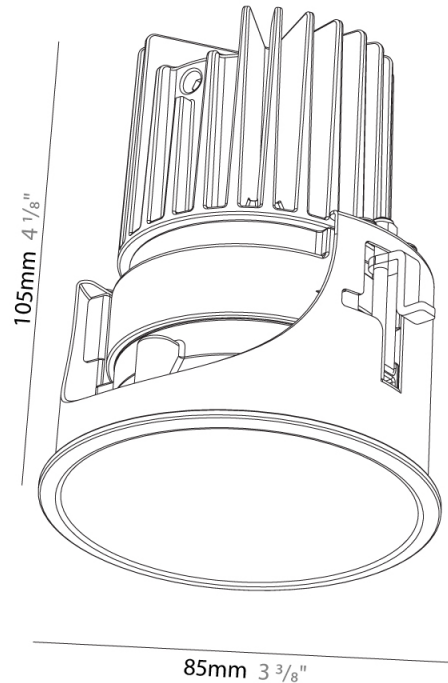

GENERAL

Series: Invader Standard
Partner: Prolicht
Division: Architectural
Installation: Recessed
Product Type: Downlight
Mounting Location: Ceiling
Light Distribution: Downlight

PHYSICAL

Aperture Sizes - Downlights: 3"
Shape: Round
Diameter (mm): 85
Diameter (in): 3 3/8
Height (mm): 105
Height (in): 4 1/8
Ceiling Thickness (mm): 5 - 30
Ceiling Thickness (in): 1/16 - 1 3/16
Min. Recessing Depth (mm): 110
Min. Recessing Depth (in): 4 5/16
Weight (kg): 0.319
Weight (lbs): 0.7
Fixture Finish: SSR / BKV / CWI / CRY / HAB / UFT / ITA / RUA / FTG / MYG / LOD / PUS / FRO / FUP / KIA / POP / BLS / SPG / MEY / GOH / CHC / COM / ABZ / JAG / OBR / MOS / ROR
Fixture Material: Aluminum Die Cast
Cut-out Measurements: D = 80mm / 3 1/8"

ELECTRICAL

Lamp Type: LED (Zhaga Standard)
Total Output Wattage (W): 15
Dimming: Dali Dimming
Driver Included: No
Driver Location: Recessed Housing
Housing: See components
Input Voltage (V): 120
Constant Current (MA): 350

LED

Number of LEDs: 1
Color Temperature (°K): Warm Dim
Max. Delivered Lumen (lm): 760
Nominal Lumen (lm): 1140
CRI: >90 CRI
Lamp Life (hrs): 50000

OPTICAL

Reflector: 20 / 40 / 60

RATINGS AND CERTIFICATIONS

Certified By: Certified for North American Standards
IP rating: IP20