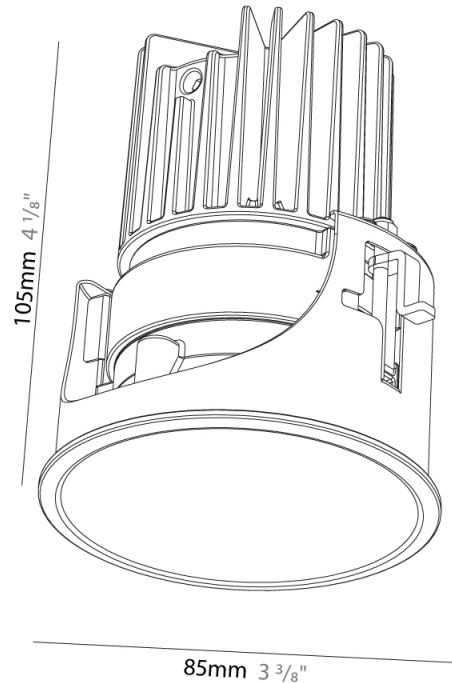

GENERAL

Series: Invader Standard
Partner: Prolicht
Division: Architectural
Installation: Recessed
Product Type: Downlight
Mounting Location: Ceiling
Light Distribution: Downlight

PHYSICAL

Aperture Sizes - Downlights: 3"
Shape: Round
Diameter (mm): 85
Diameter (in): 3 3/8
Height (mm): 105
Height (in): 4 1/8
Ceiling Thickness (mm): 5 - 30
Ceiling Thickness (in): 1/16 - 1 3/16
Min. Recessing Depth (mm): 110
Min. Recessing Depth (in): 4 5/16
Weight (kg): 0.319
Weight (lbs): 0.7
Fixture Finish: SSR / BKV / CWI / CRY / HAB / UFT / ITA / RUA / FTG / MYG / LOD / PUS / FRO / FUP / KIA / POP / BLS / SPG / MEY / GOH / CHC / COM / ABZ / JAG / OBR / MOS / ROR
Fixture Material: Aluminum Die Cast
Cut-out Measurements: D = 80mm / 3 1/8"

ELECTRICAL

Lamp Type: LED (Zhaga Standard)
Total Output Wattage (W): 15
Dimming: Dali Dimming
Driver Included: No
Driver Location: Recessed Housing
Housing: See components
Input Voltage (V): 120
Constant Current (MA): 350

LED

Number of LEDs: 1
Color Temperature (°K): Warm Dim
Max. Delivered Lumen (lm): 760
Nominal Lumen (lm): 1140
CRI: >90 CRI
Lamp Life (hrs): 50000

OPTICAL

Reflector: 20 / 40 / 60

RATINGS AND CERTIFICATIONS

Certified By: Certified for North American Standards
IP rating: IP20