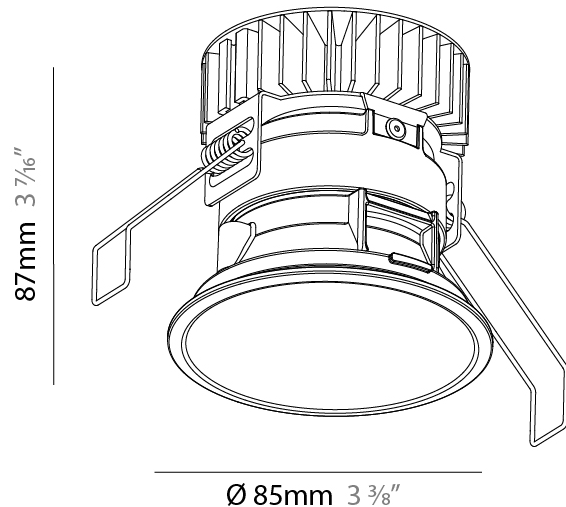

GENERAL

Series: Invader Standard
Partner: Prolicht
Division: Architectural
Installation: Recessed
Product Type: Downlight
Mounting Location: Ceiling
Light Distribution: Downlight

PHYSICAL

Aperture Sizes - Downlights: 3"
Shape: Round
Diameter (mm): 85
Diameter (in): 3 3/8"
Height (mm): 87
Height (in): 3 7/16"
Ceiling Thickness (mm): 10 / 12.5 / 15
Ceiling Thickness (in): 3/8 or 1/2 or 9/16
Min. Recessing Depth (mm): 90
Weight (kg): 0.233
Weight (lbs): 0.51
Fixture Material: Aluminum Die Cast
Cut-out Measurements: Dia: 80mm 3 1/8"

ELECTRICAL

Lamp Type: LED (Zhaga Standard)
Input Wattage (W): 9.9
Total Output Wattage (W): 9
Dimming: Tri-Mode (Non-Dimming and Phase Dimming (120Vac only) and 0-10V Dimming)
Driver Included: No
Driver Location: Recessed Housing
Driver Type: Constant Current - Universal
Housing: See components
Input Voltage (V): 120 - 277
Constant Current (MA): 250

LED

Number of LEDs: 1
Color Temperature (°K): 2700 / 3000 / 3500 / 4000
Max. Delivered Lumen (lm): 650 / 680 / 715 / 730
Nominal Lumen (lm): 960 / 995 / 1046 / 1067
CRI: >90 CRI
Lamp Life (hrs): 50000

OPTICAL

Reflector: 20 / 40 / 60

RATINGS AND CERTIFICATIONS

Certified By: Certified for North American Standards
IP rating: IP20