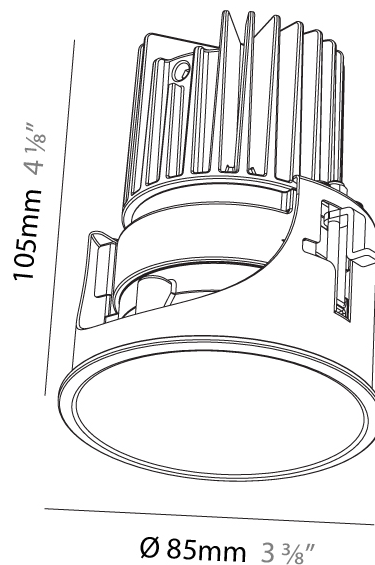

GENERAL

Series: Invader Standard
Subseries: Invader Standard
Partner: Prolicht
Division: Architectural
Installation: Recessed
Product Type: Downlight
Mounting Location: Ceiling
Light Distribution: Downlight

PHYSICAL

Aperture Sizes - Downlights: 3"
Shape: Round
Diameter (mm): 85
Diameter (in): 3 3/8"
Height (mm): 105
Height (in): 4 1/8"
Ceiling Thickness (mm): 5 - 30
Min. Recessing Depth (mm): 110
Min. Recessing Depth (in): 4 5/16"
Weight (kg): 0.322
Weight (lbs): 0.71
Fixture Finish: SSR / BKV / CWI / CRY / HAB / UFT / ITA / RUA / FTG / MYG / LOD / PUS / FRO / FUP / KIA / POP / BLS / SPG / MEY / GOH / CHC / COM / ABZ / JAG / OBR / MOS / ROR
Fixture Material: Aluminum
Cut-out Measurements: Dia: 80mm 3 1/8"

ELECTRICAL

Lamp Type: LED (Zhaga Standard)
Input Wattage (W): 14.3
Total Output Wattage (W): 13
Dimming: Tri-Mode (Non-Dimming and Phase Dimming (120Vac only) and 0-10V Dimming)
Driver Included: No
Driver Location: Recessed Housing
Driver Type: Constant Current - Universal
Housing: See components
Input Voltage (V): 120 - 277
Constant Current (MA): 350

LED

Number of LEDs: 1
Color Temperature (°K): 2700 / 3000 / 3500 / 4000
Max. Delivered Lumen (lm): 870 / 910 / 951 / 970
Nominal Lumen (lm): 1304 / 1352 / 1421 / 1450
CRI: >90 CRI
Lamp Life (hrs): 50000

OPTICAL

Reflector°: 20 / 40 / 60

RATINGS AND CERTIFICATIONS

Certified By: Certified for North American Standards
IP rating: IP20