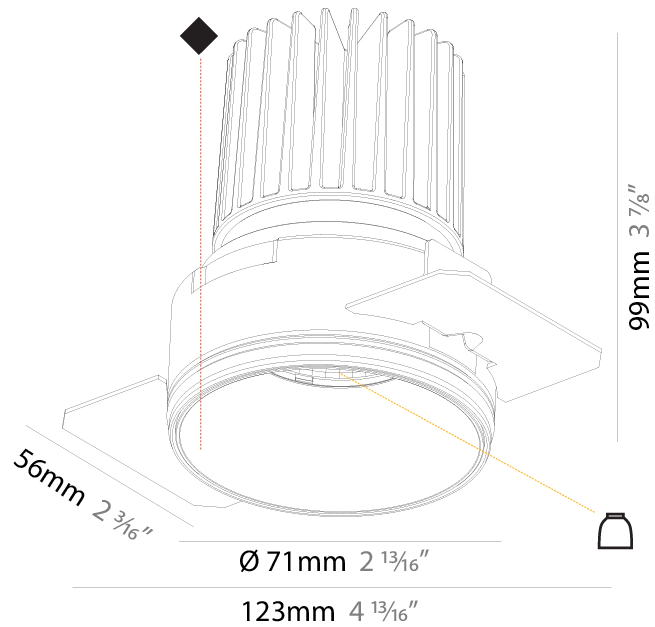

PHYSICAL

Aperture Sizes - Downlights: 2"
Shape: Round
Diameter (mm): 71
Diameter (in): 2 13/16
Height (mm): 99
Height (in): 3 7/8
Ceiling Thickness (mm): 10 / 12.5 / 15
Ceiling Thickness (in): 3/8 or 1/2 or 9/16
Min. Recessing Depth (mm): 115
Min. Recessing Depth (in): 4 1/2
Weight (kg): 0.359
Weight (lbs): 0.79
Installation Requirement: Ceiling Thickness: 10mm / 12mm / 15mm
Fixture Finish: SSR / BKV / CWI / CRY / HAB / UFT / ITA / RUA / FTG / MYG / LOD / PUS / FRO / FUP / KIA / POP / BLS / SPG / MEY / GOH / CHC / COM / ABZ / JAG / OBR / MOS / ROR
Fixture Material: Aluminum
Cut-out Measurements: 79mm / 3 1/8"
Upon Request: Unique Sizes Unique Ceiling Thickness

ELECTRICAL

Lamp Type: LED (Zhaga Standard)
Total Output Wattage (W): 14.7
Dimming: Dali Dimming
Driver Location: Recessed Housing
Driver Type: Constant Current - 120Vac
Housing: See Components
Input Voltage (V): 120
Constant Current (MA): 350

LED

Number of LEDs: 1
Color Temperature (°K): Warm Dim
Max. Delivered Lumen (lm): 770
CRI: >90 CRI
Lamp Life (hrs): 50000
Upon Request: RGB-W Tunable White Special Color Temperature

OPTICAL

Reflector°: 20 / 40 / 60
Upon Request: Special Beam Angles

RATINGS AND CERTIFICATIONS

Certified By: Certified for North American Standards
IP rating: IP20