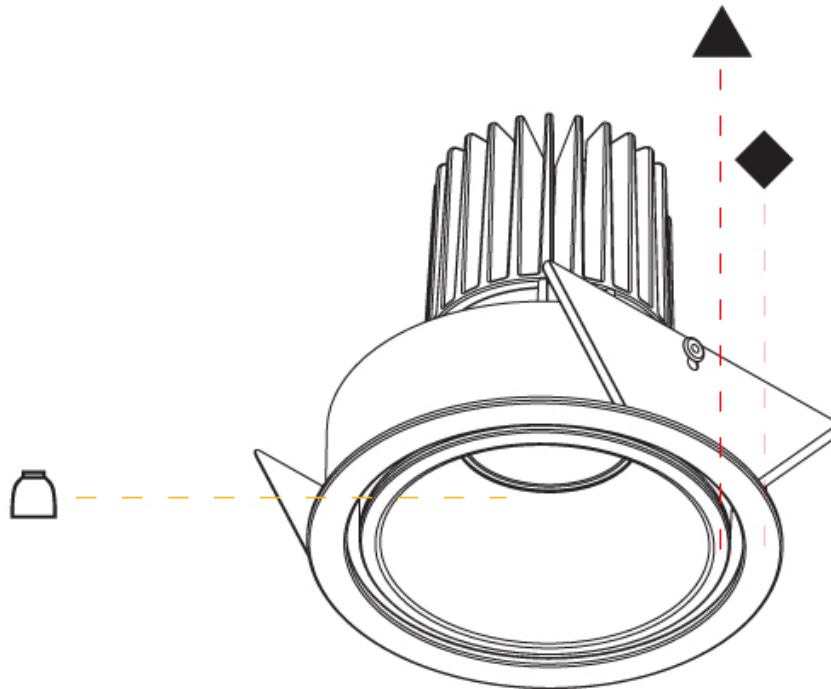

INVADER ADJUSTABLE RECESSED

A35601-

PROJECT	_____
TYPE	_____
SPECIFIER	_____
QUANTITY	_____
DATE	_____