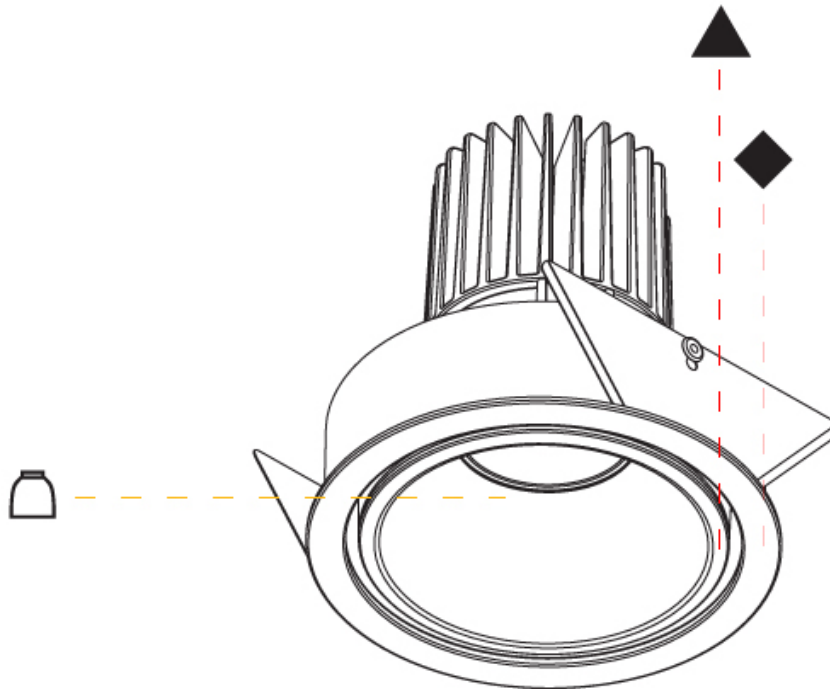

INVADER ADJUSTABLE RECESSED

A35601-

PROJECT	_____
TYPE	_____
SPECIFIER	_____
QUANTITY	_____
DATE	_____