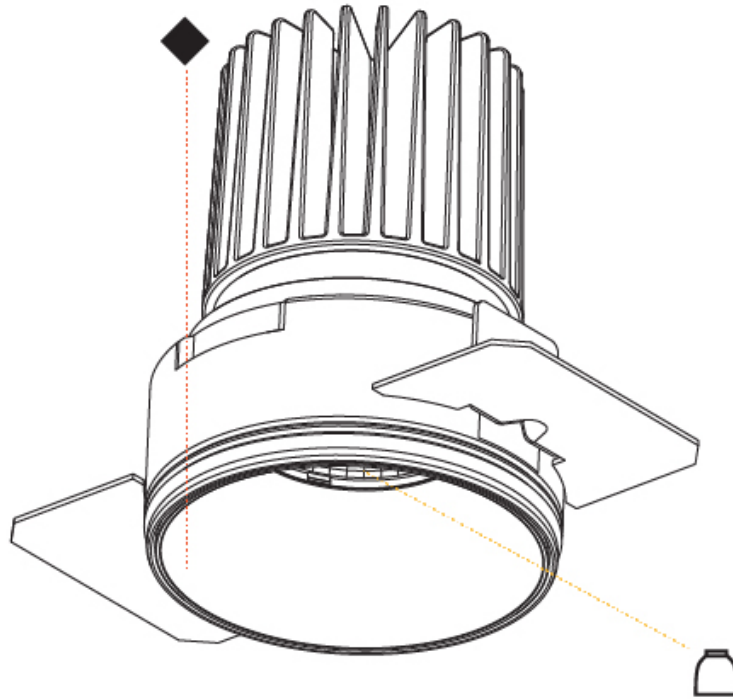

INVADER STANDARD TRIMLESS

A35576-

PROJECT	_____
TYPE	_____
SPECIFIER	_____
QUANTITY	_____
DATE	_____

A