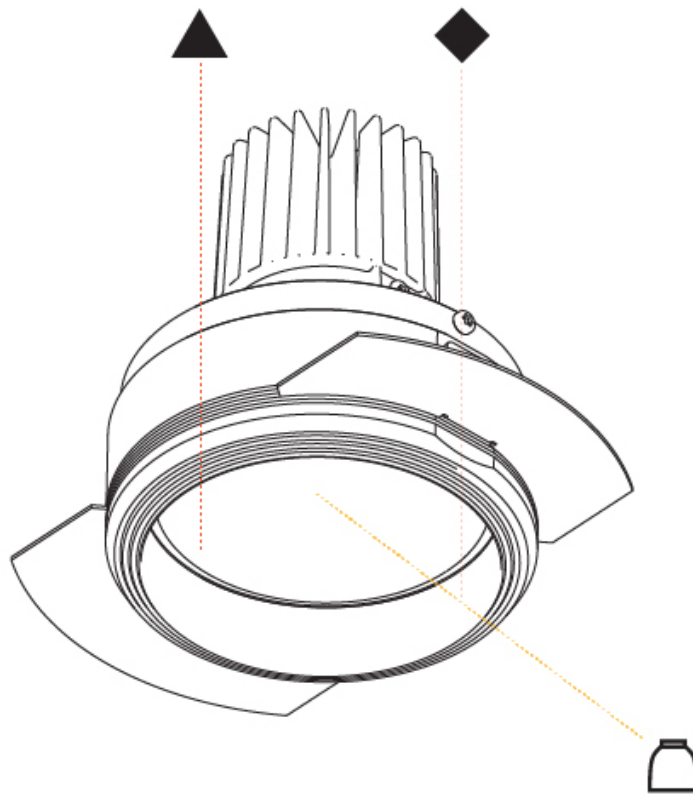

INVADER ADJUSTABLE TRIMLESS

A35525-

PROJECT	_____
TYPE	_____
SPECIFIER	_____
QUANTITY	_____
DATE	_____