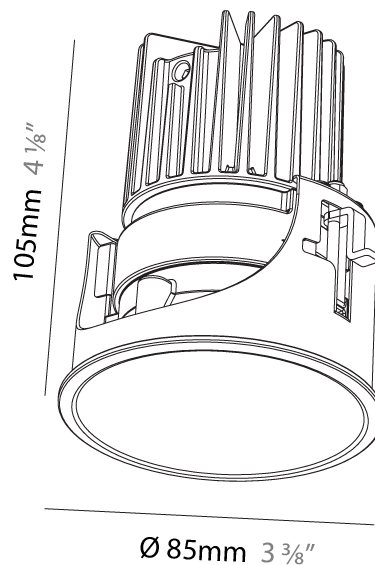

PHYSICAL

Aperture Sizes - Downlights: 3"
Shape: Round
Diameter (mm): 85
Diameter (in): 3 3/8
Height (mm): 105
Height (in): 4 1/8
Ceiling Thickness (mm): 5 - 30
Ceiling Thickness (in): 3/16 - 1 3/16
Min. Recessing Depth (mm): 110
Min. Recessing Depth (in): 4 5/16
Weight (kg): 0.322
Weight (lbs): 0.71
Installation Requirement: Non-insulated Ceiling only
Fixture Finish: SSR / BKV / CWI / CRY / HAB / UFT / ITA / RUA / FTG / MYG / LOD / PUS / FRO / FUP / KIA / POP / BLS / SPG / MEY / GOH / CHC / COM / ABZ / JAG / OBR / MOS / ROR
Fixture Material: Aluminum Die Cast
Cut-out Measurements: D = 80mm / 3 1/8"

ELECTRICAL

Lamp Type: LED (Zhaga Standard)
Input Wattage (W): 14.3
Total Output Wattage (W): 13
Dimming: Tri-Mode (Non-Dimming and Phase Dimming (120Vac only) and 0-10V Dimming)
Driver Included: No
Driver Location: Recessed Housing
Driver Type: Constant current - Universal
Driver Class: Class 2
Housing: See components
Input Voltage (V): 120 - 277
Constant Current (MA): 350

LED

Number of LEDs: 1
Color Temperature (°K): 2700 / 3000 / 3500 / 4000
Max. Delivered Lumen (lm): 880 / 920 / 960 / 990
Nominal Lumen (lm): 1304 / 1352 / 1421 / 1450
CRI: >90 CRI
Lamp Life (hrs): 50000

OPTICAL

Reflector°: 20 / 42 / 60
Adjustability: Fixed

RATINGS AND CERTIFICATIONS

Certified By: Certified for North American Standards
IP rating: IP65